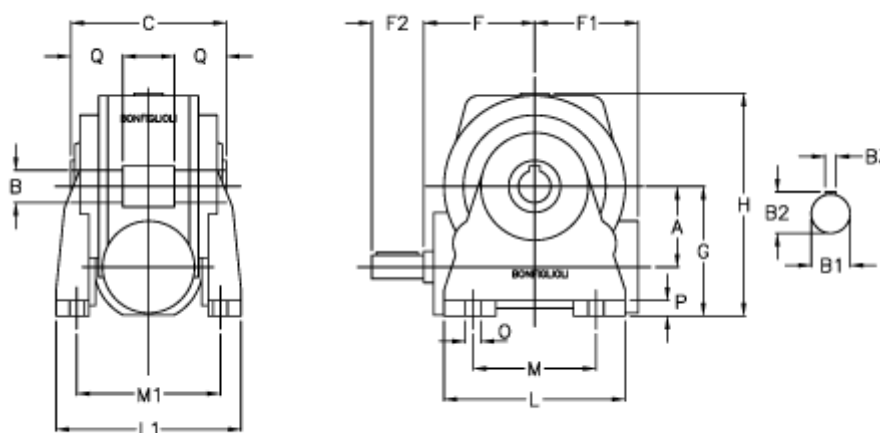

# Data Sheet

Article number: 3901030060100

Description: Worm gear with solid input shaft  
VF 30N-60-HS

## Measures

a	= 30.0	F1 = 46	O = 6.5
B	= 14	F2 = 20	P = 8
B1	= 9	g = 55	Q = 20.5
B2	= 10.2	H = 96.0	
B3	= 3	L = 80	
C	= 55	L1 = 80	
Description = VF 30N-xx-HS		m = 50	
F	= 50.0	M1 = 66.0	